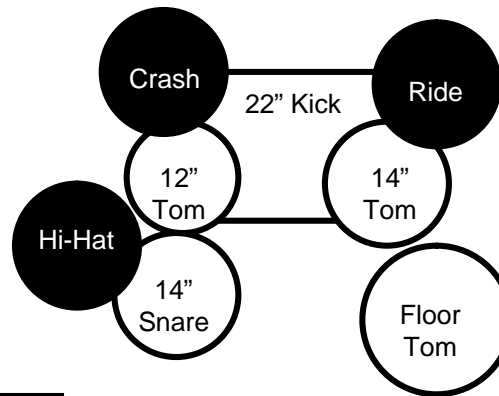

Contact:
Jeff Bollettino
nova@schoolofrock.com
(703) 850-2100

SCHOOL OF ROCK STAGE PLOT

Monitors placed per sound engineer

Monitor

Vocal Mic
SM-58 Preferred

Monitor

Vocal Mic
SM-58 Preferred

Monitor

Vocal Mic
SM-58 Preferred

Drumset Mics (4)

Keyboard direct-in
to board

GTR Amp Mic

GTR Amp 1

GTR Amp Mic

GTR Amp 2

Monitor
(for drums)

GTR Amp Mic

GTR Amp 3

With direct-in feed
to board

Bass Amp