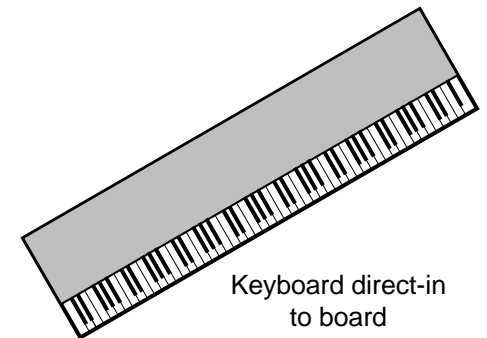

SCHOOL OF ROCK STAGE PLOT

Monitors placed per sound engineer

Monitor

Vocal Mic
SM-58 Preferred

Monitor

Vocal Mic
SM-58 Preferred

Monitor

Vocal Mic
SM-58 Preferred

Drumset Mics (4)